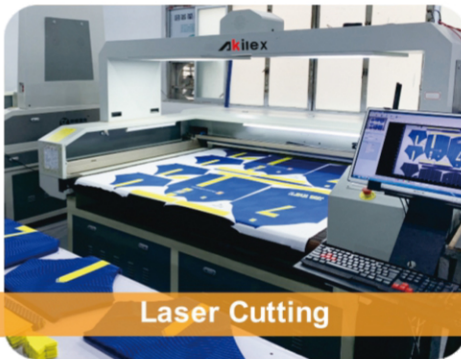

Do it your way

ARES
KICK
IMAKE
LEAD
ELITE
XTREME

akilex

**ON-DEMAND PRO
TEAMWEAR SYSTEM**

ABOUT US

Factory

Our Team

Showroom Display

Sublimation Printing

Laser Cutting

Fabric Cutting

Production Workshop

Quality inspection QC

Package

By Akilex Creation

Akilex